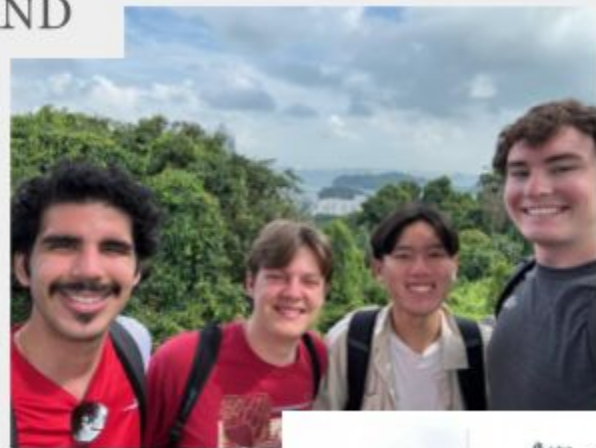

SENTOSA ISLAND