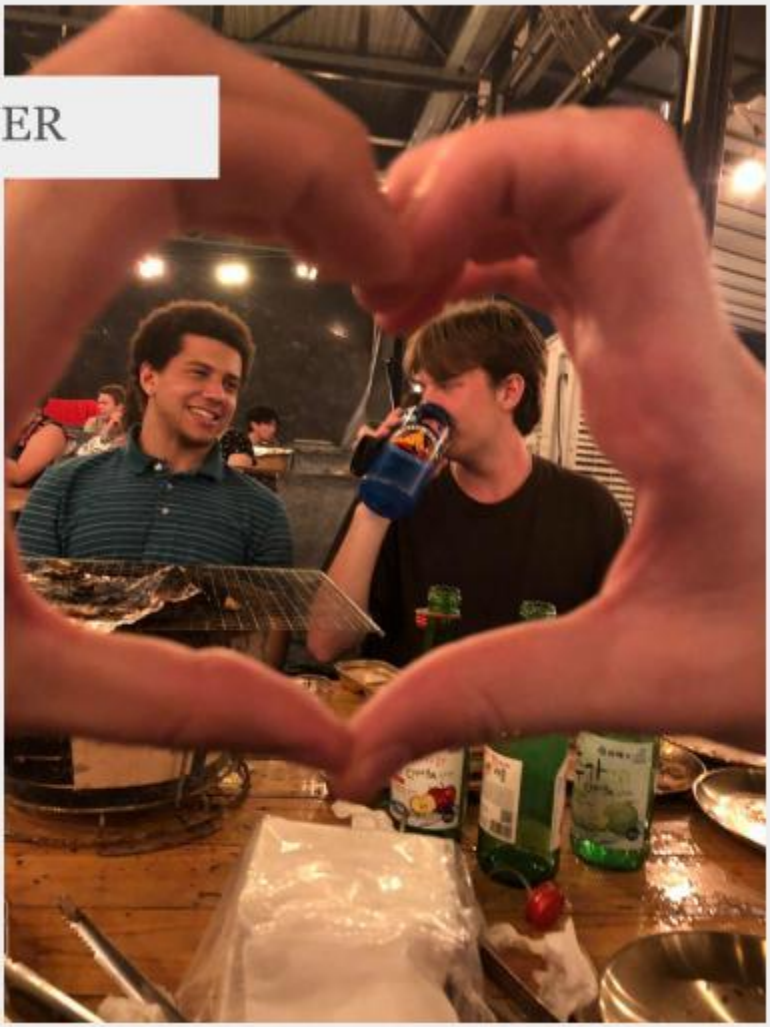

WELCOME DINNER