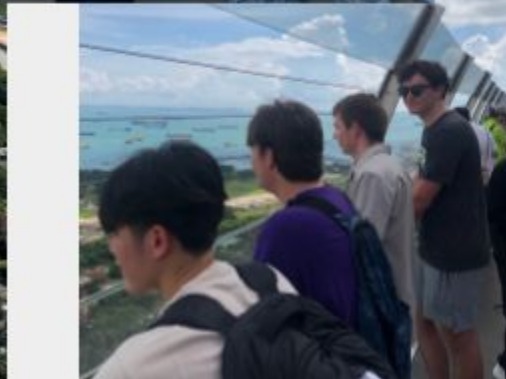

MERLION AND MARINA BAY SANDS