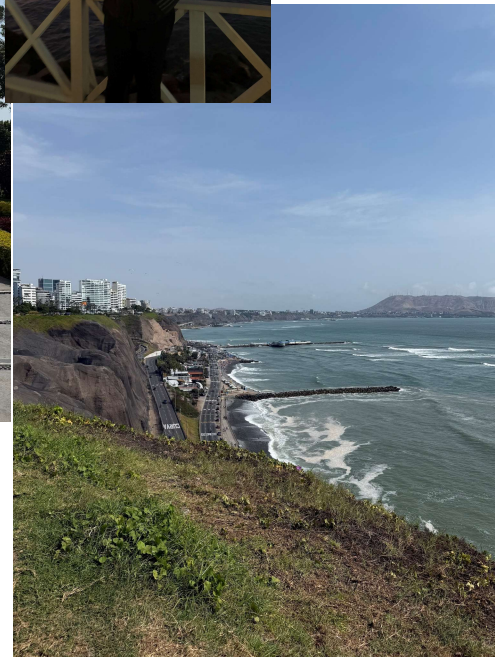

Texas A&M University

PERU

W
I
N
T
E
R
M
E
S
T
E
R

Study Abroad Recap **24-25**

Lima (San Isidro)

Downtown Lima (Historical District)

Lar Comar / Plaza De Armas

Cuzco

Sacred Valley

Machu Picchu

Other